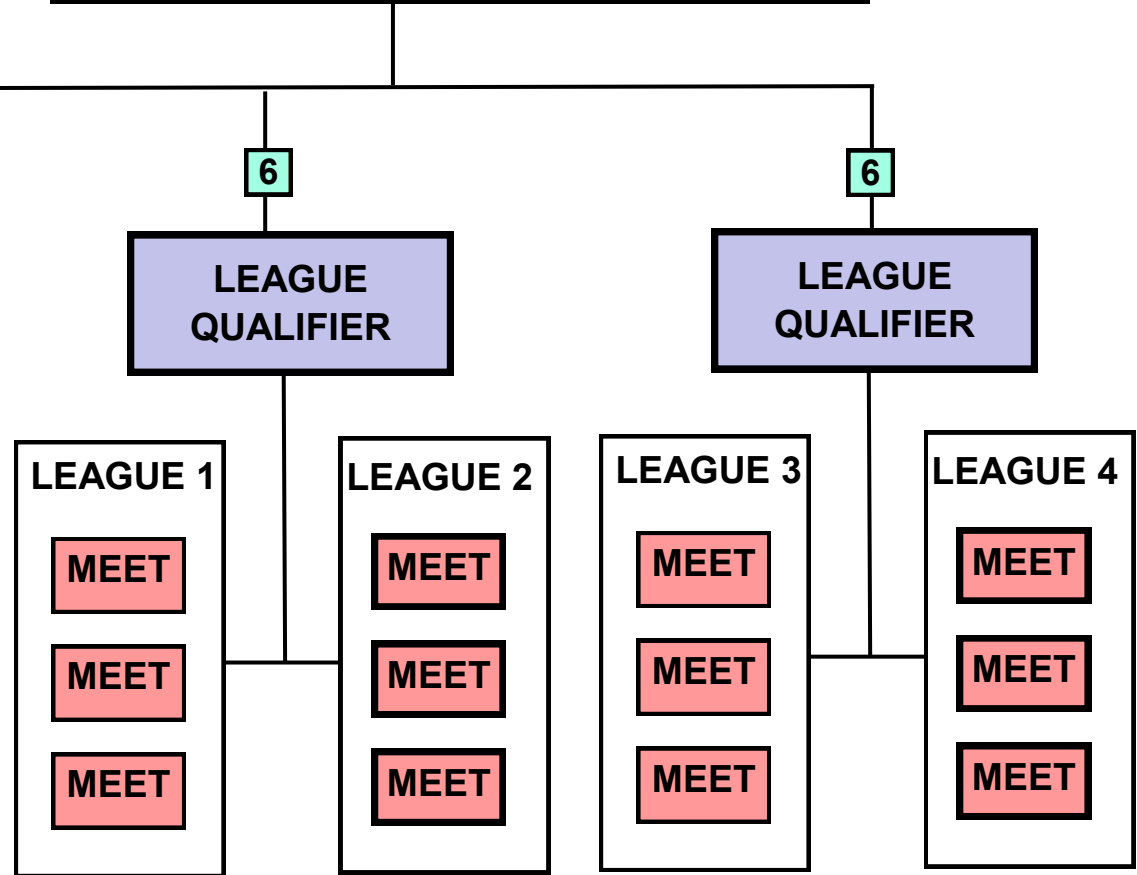

**MN STATE CHAMPIONSHIP (48 teams)**

**NOTE:**

This chart is designed with the assumption of 200 MN teams total with 48 of those teams participating in Leagues.

Numbers in green boxes indicate advancement.